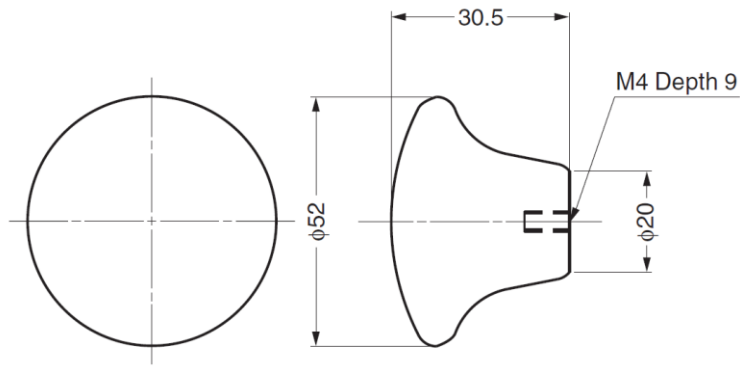

G215F Ceramic Knob

Material

- Ceramic, white

Parts Included

- Truss head screw M4x25

Part No.
G215F

G231F / G232F / G217F Ceramic Knob

Material

- Ceramic, white

Parts Included

- Truss head screw M4x25

Part No.	D	D ₁	H
G231F	26	16	19
G232F	32	15.5	23
G217F	39	17.5	26