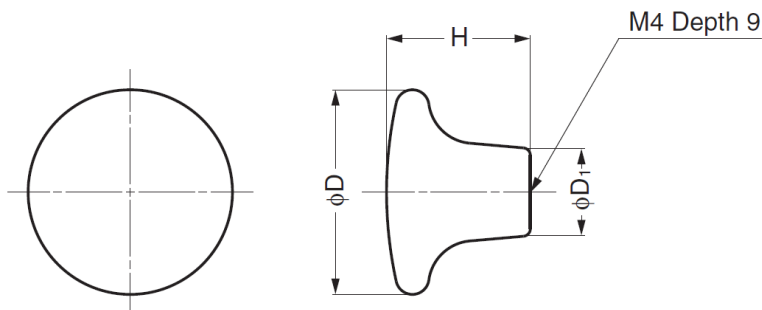

G215F Ceramic Knob

Material

- Ceramic, white

Parts Included

- Truss head screw M4x25

Part No.
G215F

G231F / G232F / G217F Ceramic Knob

Material

- Ceramic, white

Parts Included

- Truss head screw M4x25

Part No.	D	D ₁	H
G231F	26	16	19
G232F	32	15.5	23
G217F	39	17.5	26